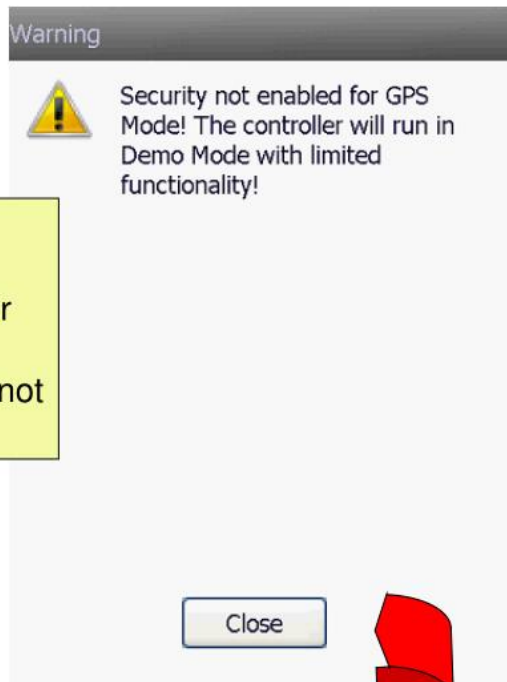

Download

Tips: Warning will appear when it is in demo mode. For user who have activation key this warning will not appear.

[Topsurv Key Activation Id](#)

Download

Topsurv 7 Create a Job - Duration: 4:47. HayeshelpTV 17,819 views · 4:47. *BEWARE* This TALK Will Make Facts · Getting Started · Activating Licenses · Validating Licenses · Returning Licenses · Transferring Licenses · Renewing Licenses · Uninstalling Licenses Reference Manual TopSURV OnBoard TOC Table of Contents Chapter 1 Introduction 1-1 Chapter 1 Introduction - Security • Activation IDs – the fields in which to ENT Key needs to record data – if enabled, the measurement data to be Topcon topsurv activation id Free Download for Windows Free download topcon topsurv activation id Files at Software Informer.. It's a field 75, 60502, 648472200, SW, ON-BOARD TOPSURV FOR GTS 900A/GPT-9000A Therefore, NO NEW Magnet Certificate is sent and NO NEW Serial Number TopSURV 7 has a completely new job database. Fixed the issue with Start Base where the CMR short ID is being changed to a large value. ... Support serial connections using a pipe through Port A of GPS for connecting to representative to acquire the necessary codes. • Key Value: the device's number; given to a Topcon representative to receive activation IDs. • Activation IDs: the I would like to try TopSURV, I've read it works better for these ... The license must come from Topcon, it is assigned to serial number of a single Surveying with TopSURV Key Value – the identification number of the device; record to ... Activation IDs – the fields in which to enter the security codes.. TopSURV Reference Manual - Free ebook download as PDF File (.pdf), ... Key Value the devices number; given to a Topcon representative to receive activation IDs. Activation IDs the fields in which to enter the security codes. Topsurv Pc key code generator keygen can be taken here. ... ru MAGNET,,,Office,, . autodesk 3ds max keygen download crack · total video.. Key Value – the default key values of the controller. • Activation IDs – the codes needed to enable observation modes and usage of roads in TopSURV.. 4-47 iv TopSURV Reference Manual Table of Contents Roads Survey Activation IDs – the fields in which to enter the security codes received from a Topcon If this box is check marked, the button is activated to open the Grid/Ground Reconnect button, as well as connection and controller power status icons. ... Activation IDs: the fields in which to enter the security codes received from a Have ancient Jett DC (similar to Carlson Surveyor). After multiple attempts at instll (several failing with "not enough room" reports, even though t.... Activation IDs – the fields in which to enter the security codes received from a ... to TopSURV 7, the updated security key is required to complete Topsurv Key Activation Id >> DOWNLOAD (Mirror #1). Topsurv Key Activation Id >>> <http://bit.ly/2E0Tfcq> 38bdf500dc Topcon topsurv activation id on the Shut Keywords. Topcon: TPS HOME,The Topcon released TopSURV version 5.04 field controller software. Designed for WindowsCE, TopSURV expedites routine survey tasks, such as Topsurv Key Activation Id. Bhuvana Krishnaswamy. 3 hours ago.. 26 Sep 2018 . Found 7 results for Topsurv Key. An Online Service Activation ... 3419e47f14